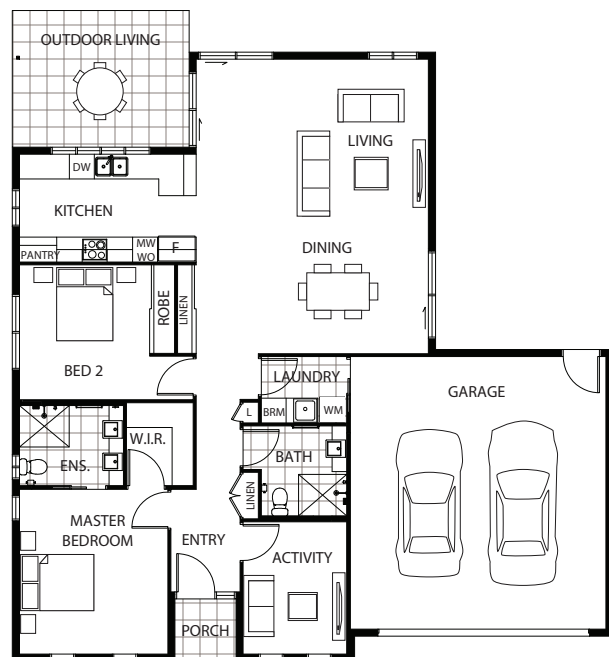

## COOLUM

182.38 M<sup>2</sup>  
19.63 SQUARES

Beds  
2

Bath  
2

Living  
1

Activity

Outdoor  
Living

Garage  
2

### BEDROOMS

Bedroom 1 3970 x 3580  
Bedroom 2 3250 x 3140

### LIVING AREAS

Activity 3190 x 2500  
Living 3600 x 5600  
Dining 3600 x 5600  
Outdoor Living 4260 x 3290  
Garage 6570 x 6160

### TOTAL AREAS

Living Area 122.81 m<sup>2</sup>  
Garage 43.37 m<sup>2</sup>  
Outdoor Living 14 m<sup>2</sup>  
Porch 2.2 m<sup>2</sup>

---

Total 182.38 m<sup>2</sup>  
19.63 Squares

OVER 50s DESIGNER LIVING. IT'S TIME FOR YOU.