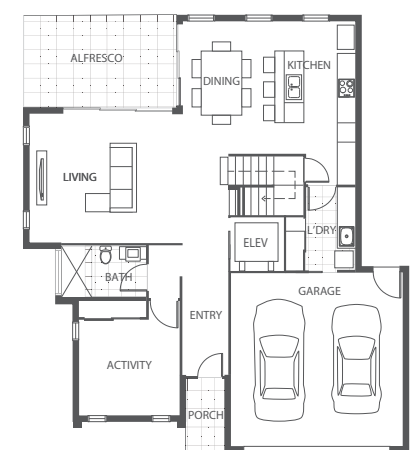

# Malabar

277.94 m<sup>2</sup>  
29.91 squares

Beds  
3

Bath  
3

Living  
2

Outdoor  
Living

Garage  
2

## BEDROOMS

Bedroom 1 4860 x 5550

Bedroom 2 4350 x 3800

## TOTAL AREAS

Living Areas 216.84 m<sup>2</sup>

Garage 34.81 m<sup>2</sup>

Outdoor Living 14.99 m<sup>2</sup>

Balcony 8.33 m<sup>2</sup>

Porch 2.97 m<sup>2</sup>

---

Total 277.94 m<sup>2</sup>  
29.91 squares

First Floor

Ground Floor