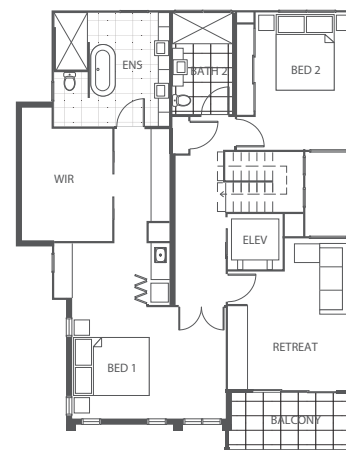

# Malabar

277.94 m<sup>2</sup>  
29.91 squares

Beds  
3

Bath  
3

Living  
2

Outdoor  
Living

Garage  
2

## BEDROOMS

Bedroom 1 4860 x 5550

Bedroom 2 4350 x 3800

## TOTAL AREAS

Living Areas 216.84 m<sup>2</sup>

Garage 34.81 m<sup>2</sup>

Outdoor Living 14.99 m<sup>2</sup>

Balcony 8.33 m<sup>2</sup>

Porch 2.97 m<sup>2</sup>

---

Total 277.94 m<sup>2</sup>  
29.91 squares

First Floor

Ground Floor