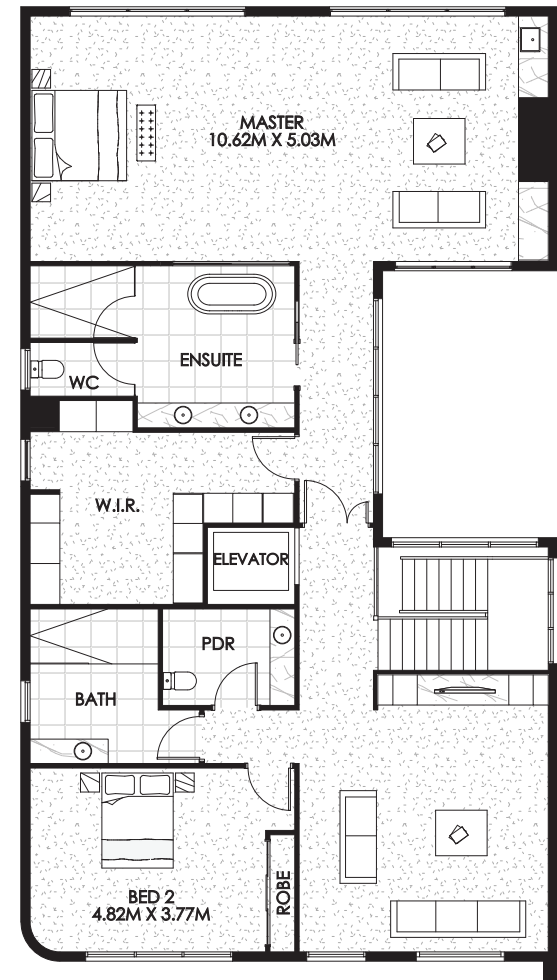

Ground Floor

First Floor

Ceres

GARAGE	55.31 m ²
GROUND FLOOR	143.45 m ²
FIRST FLOOR	185.05 m ²
PORCH	4.94 m ²
BALCONY	5.48 m ²
COURTYARD	19.61 m ²
TOTAL	413.83 m² / 44.55 squares