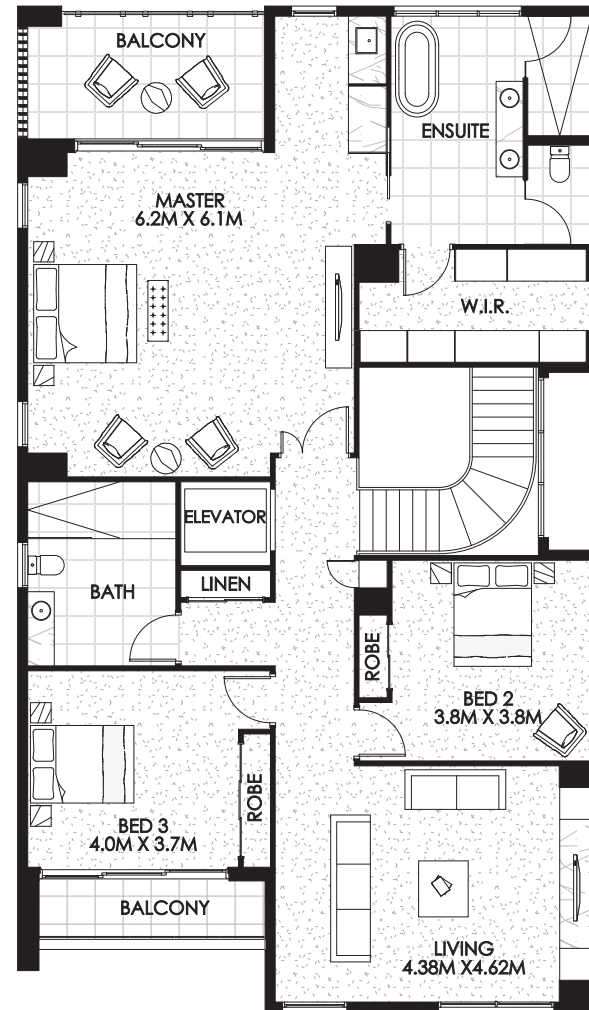

Ground Floor

First Floor

Zafiro

|               |   |
|---------------|---|
| GARAGE        | 52.22 m <sup>2</sup>                        |
| GROUND FLOOR  | 145.66 m <sup>2</sup>                       |
| FIRST FLOOR   | 168.17 m <sup>2</sup>                       |
| PORCH         | 2.93 m <sup>2</sup>                         |
| TERRACE       | 11.63 m <sup>2</sup>                        |
| FRONT BALCONY | 4.67 m <sup>2</sup>                         |
| REAR BALCONY  | 11.63 m <sup>2</sup>                        |
| <b>TOTAL</b>  | <b>396.91 m<sup>2</sup> / 42.72 squares</b> |

This plan is for illustrative purposes and whilst every attempt has been made to ensure the accuracy of the floor plan contained here, the measurements of doors, windows, room and other items and structures are approximate, and no responsibility is taken for any error or omission.