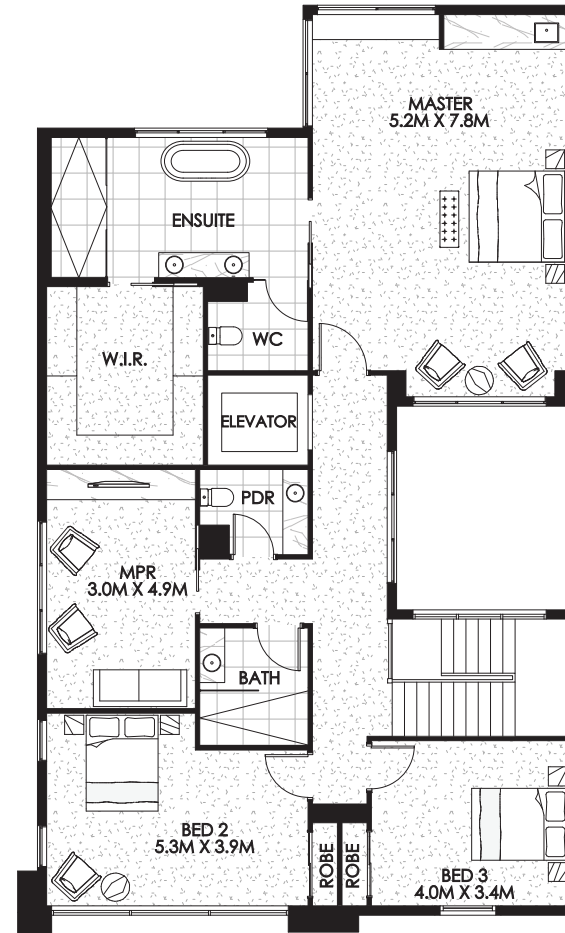

Ground Floor

First Floor

Ivey

GARAGE	44.03 m ²
GROUND FLOOR	121.03 m ²
FIRST FLOOR	163.14 m ²
TERRACE	21.42 m ²
PORCH	2.99 m ²
BUGGY	12.14 m ²
TOTAL	364.74 m / 39.26 squares