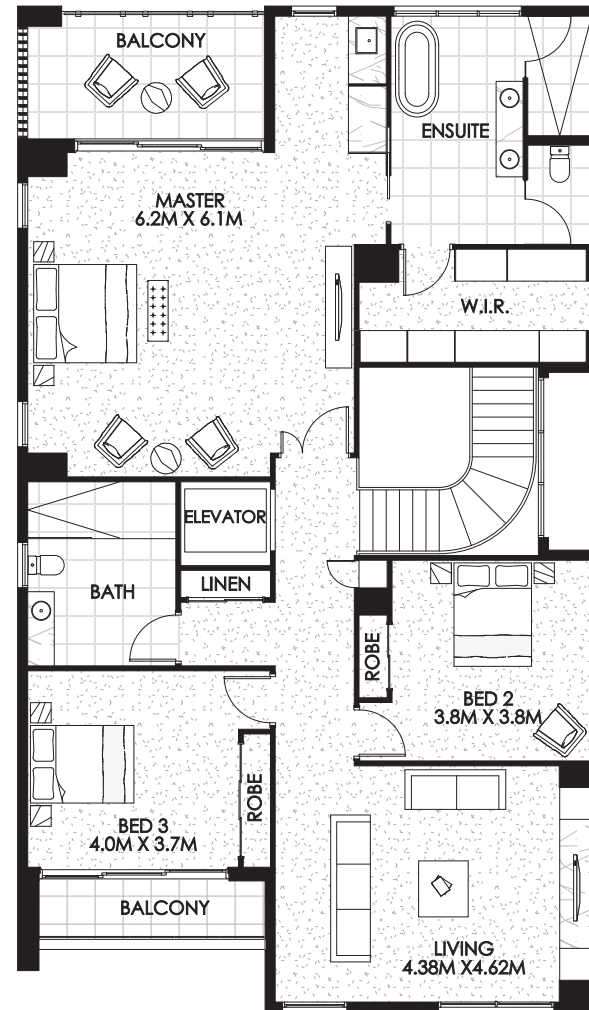

Ground Floor

First Floor

Zafiro

GARAGE	52.37 m ²
GROUND FLOOR	145.66 m ²
FIRST FLOOR	170.84 m ²
PORCH	2.93 m ²
TERRACE	11.63 m ²
FRONT BALCONY	4.6 m ²
REAR BALCONY	11.63 m ²
TOTAL	399.73 m² / 43.03 squares