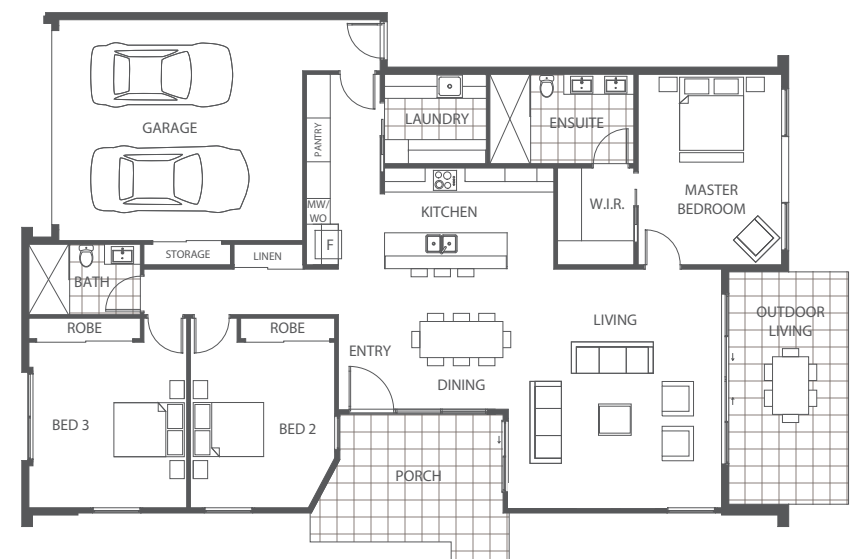

Latrobe

221.02 m²
23.79 squares

All illustrations are artist impression and depict proposed development only.

BEDROOMS

Bedroom 1	3610 x 4785
Bedroom 2	3670 x 4165
Bedroom 3	3970 x 4165

LIVING AREAS

Living	5360 x 5475
Dining	4220 x 3525
Outdoor Living	1500 x 5815
Garage	6125 x 5550

TOTAL AREAS

Living Area	163.20 m ²
Garage	34.02 m ²
Outdoor Living	8.72 m ²
Porch	10.99 m ²
Total	221.02 m²
	23.79 squares

Artist's impression only. Subject to change without notice.