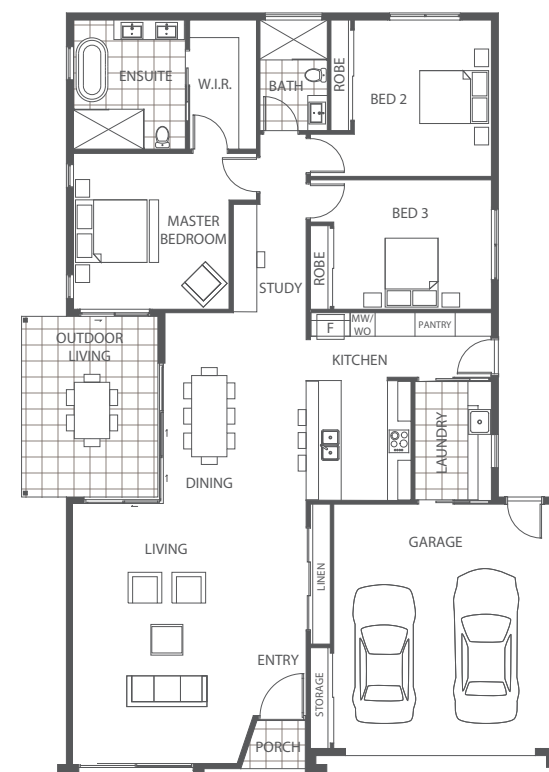

All illustrations are artist impression and depict proposed development only.

Thomson

227.53 m²
24.49 squares

BEDROOMS

Bedroom 1	4000 x 4000
Bedroom 2	4000 x 4000
Bedroom 3	3330 x 4050

LIVING AREAS

Living	6660 x 5440
Dining	4895 x 3630
Outdoor Living	4625 x 3390
Garage	6275 x 5550

TOTAL AREAS

Living Area	170.55 m ²
Garage	34.83 m ²
Outdoor Living	15.89 m ²
Porch	2.25 m ²
Total	227.53 m²
	24.49 squares

Artist's impression only. Subject to change without notice.