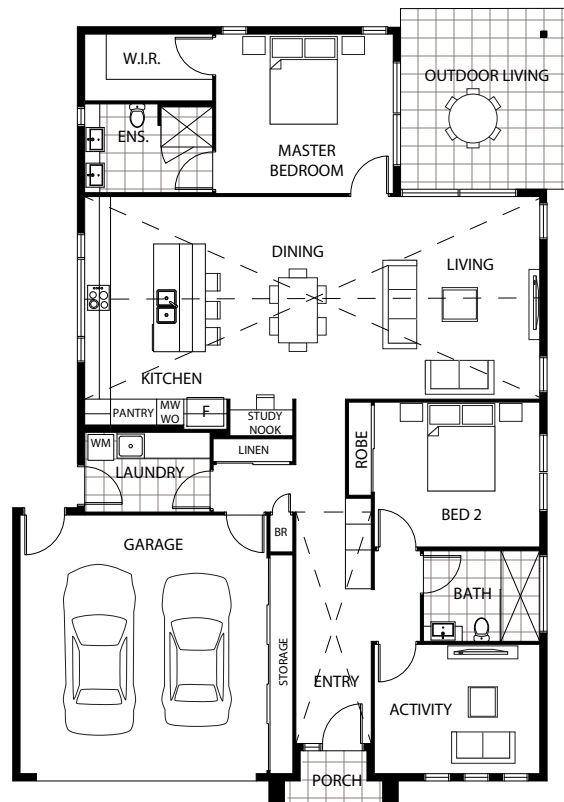

Flamenco

200.83 M² | 21.40 SQUARES

BEDROOMS

Bedroom 1	3700 x 4100
Bedroom 2	3300 x 3800

LIVING AREAS

Activity	3000 x 3800
Living	4700 x 4400
Dining	4700 x 3600
Outdoor Living	3800 x 4200
Garage	6000 x 5700

TOTAL AREAS

Living Area	145.40 m ²
Garage	40.47 m ²
Outdoor Living	12.48 m ²
Porch	2.48 m ²

TOTAL	200.83 M²
	21.40 SQUARES

BED	BATH	LIVING	OUTDOOR LIVING	GARAGE	ACTIVITY
2	2	1	1	2	1

Artist's impression only. Subject to change without notice.